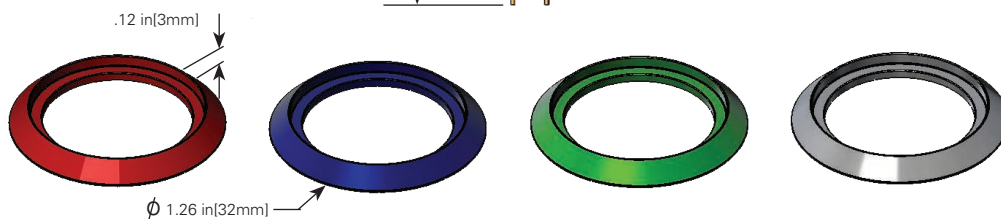

22mm TuffLED™ Panel Mount Indicator

Ruggedized CNX 722 Series with built-in LED offers fast, easy installation in harsh environments

Applications

- control cabinets
- instrument panels
- disinfection and sterilization environments
- transportation dashboards
- switch stations
- safety applications
- outdoor signage
- aircraft and military
- industrial machinery
- vending and gaming machines

Key features

- designed for extreme harsh and outdoor environments
- variety of connection options for fast, easy installation
- built-in LED can be used with 5, 12 or 24 volt D/C circuits
- fast pitch threads ease assembly, requiring only 1 turn
- special nut assembles by finger, or with 1" hextool
- direct sunlight visibility
- wide angle viewable
- resistant to shock and vibration
- custom LEDs and lens colors available
- optional bezel available in many colors
- moisture sealed, IP 67/NEMA 6P rated
- RoHS compliant

Product dimensions

Indicator Assemblies

Bezels

Product specifications

LED output	
LED color**	typ intensity, mcd
red	1300-1900
green	700-1400
white	1300-1700
blue	200-280
yellow	80-200

Materials	
body	polycarbonate, UL 94-V2
retaining nut	PBT/glass filled, UL 94-V0
wire	22 AWG 1007/1569
moisture seal	EPDM
bezel- plastic	ABS, UL 94-HB
bezel- metal	aluminum alloy

Termination Style	
X=	termination style
B	screw block
T	quick disconnect/ terminals
W	wire leads

*Body color to match
LED color

***Optional bezel: BZL 722-X**

Bezel size = 22mm

*Sold Separately

Bezel Color	
X=	color
0	black
2	red
4	yellow
5	green
6	blue
9	white
A	actual aluminum
B	brushed aluminum
C	chrome